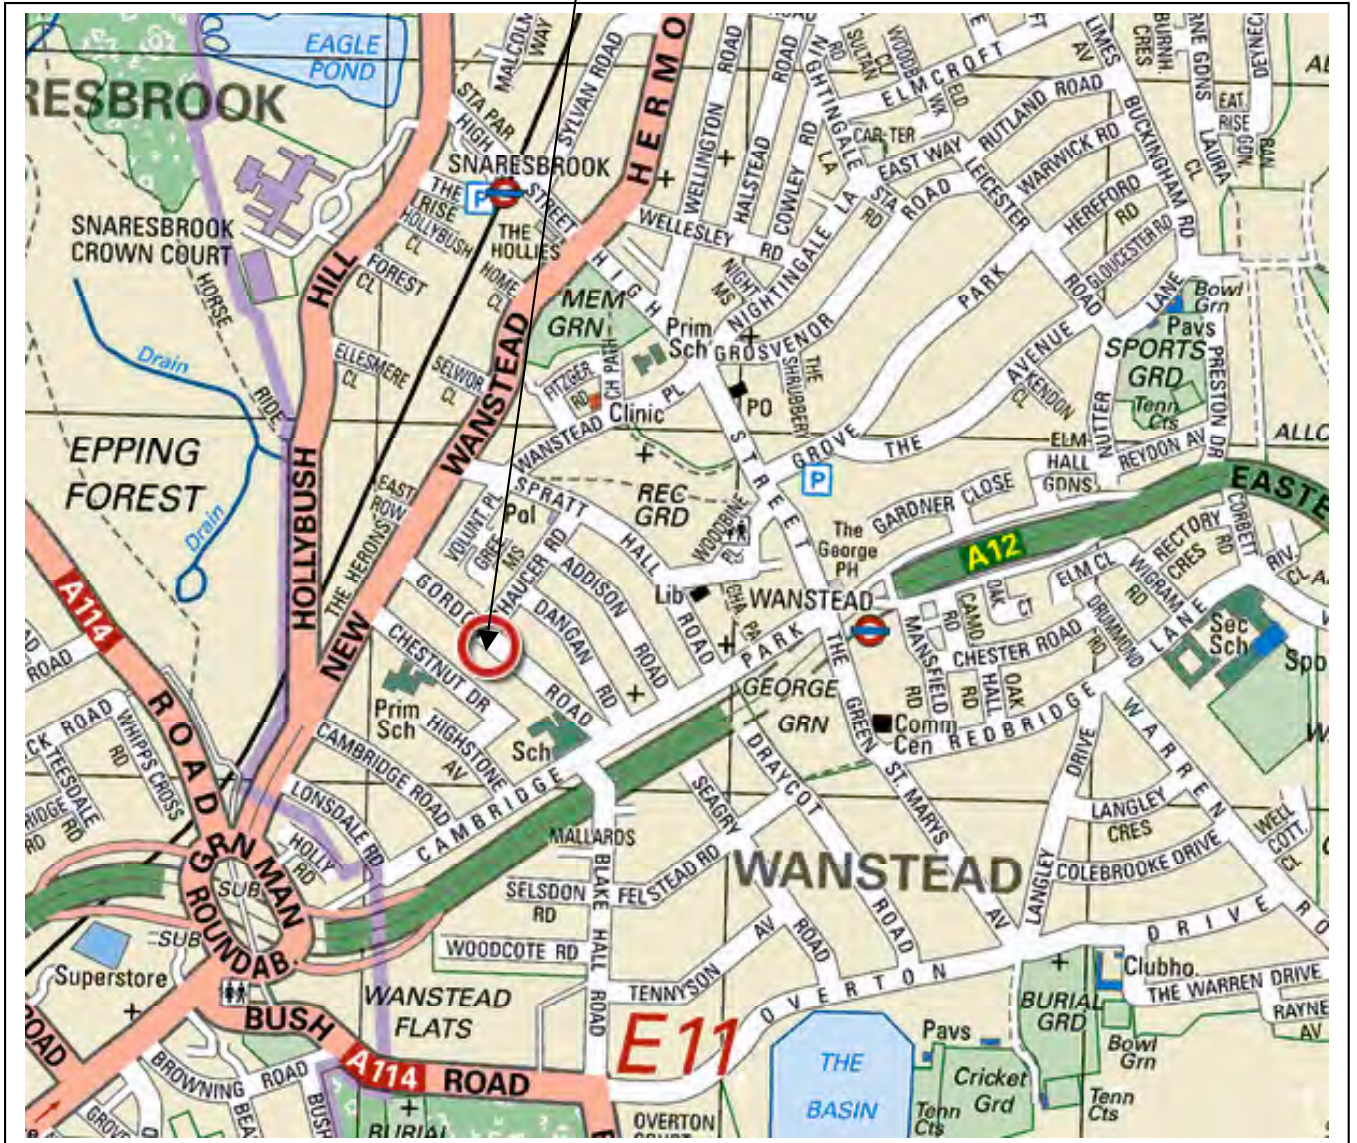

Map to Joan Crawford's Practice
Tel: 0208 518 8699

**56 Gordon Road,
London E11 2RB**

TRANSPORT

- **Driving:** free parking is available
- **Tube:** Nearest tubes are either Wanstead or Snaresbrook (Central Line)
56 Gordon Road is about ten minutes walk from the tube.
- **Rail:** Nearest railway is Leytonstone High Road
- **Buses:** 66, 101, 145, 308, W12, W13, W14